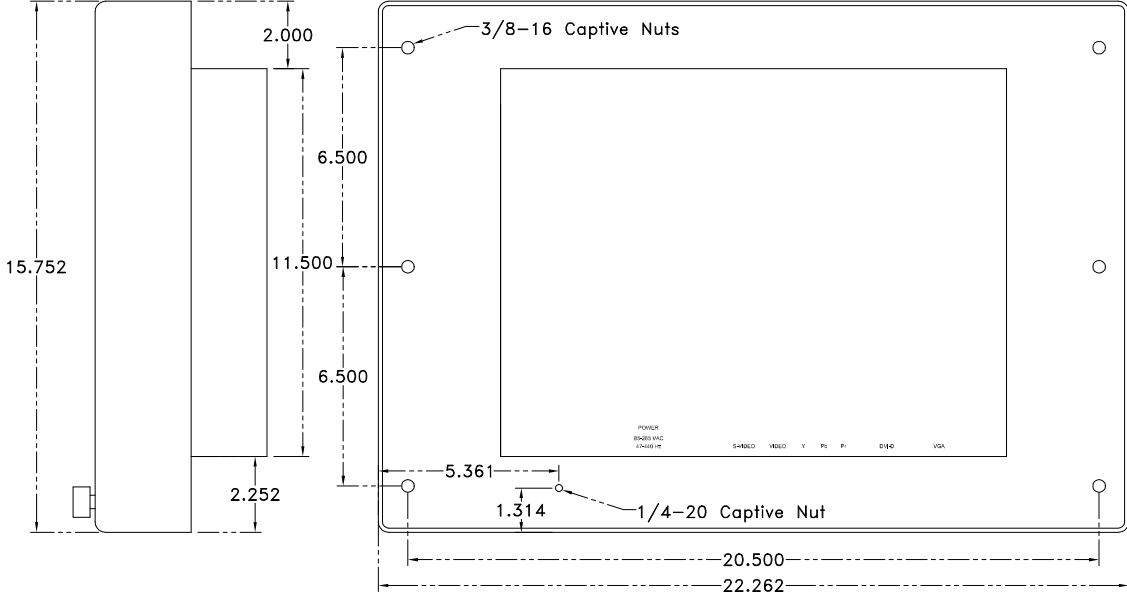

REVISIONS			
	DESCRIPTION	DATE	APP
	LTR		

EDL DISPLAYS INC. 1300 Research Park Dr. Dayton, Ohio 45432			
TITLE LCD 3324 Outline			
SIZE B	CAGE CODE 0YRL4	DWG. NO. 3324 Outline	REV.
SCALE	RELEASE DATE 7/24/06	SHEET 1	OF 1