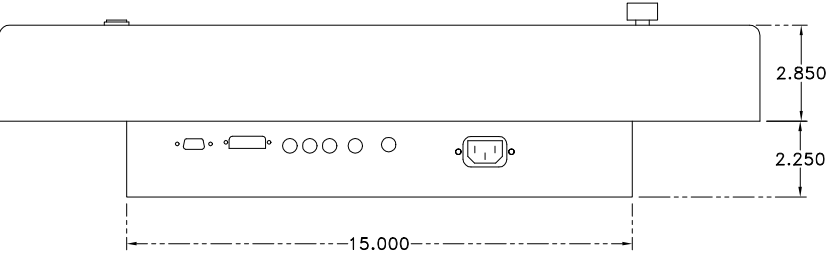

REVISIONS			
	DESCRIPTION	DATE	APP
	LTR		

EDL DISPLAYS INC. 1300 Research Park Dr. Dayton, Ohio 45432			
TITLE LCD 3324 Outline			
SIZE B	CAGE CODE 0YRL4	DWG. NO. 3324 Outline	REV.
SCALE	RELEASE DATE 7/24/06	SHEET 1	OF 1