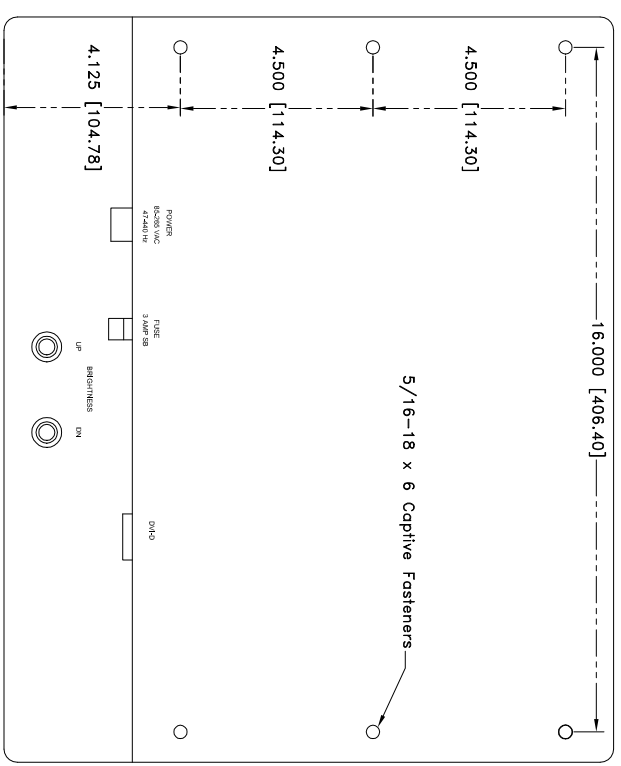

REVISIONS		
REV	DESCRIPTION	DATE

EDL DISPLAYS INC. 1300 Research Park Dr. Dayton, Ohio 45432			
TITLE LCD 3320 QSX Outline			
SIZE	DWG NO.	REV	
B	0YRL4 LCD 3320 QSX	1	1
SCALE	RELEASE DATE	SHEET	OF
	7/24/06	1	1