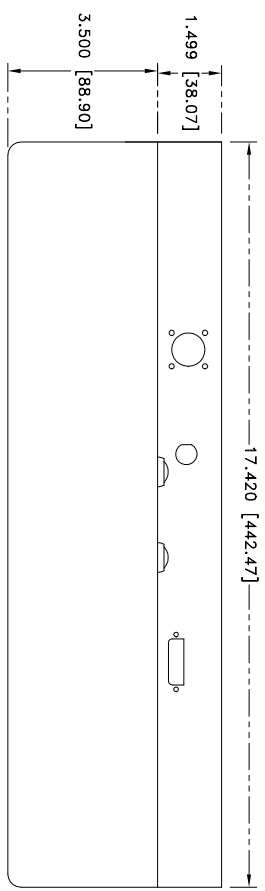

REVISIONS		
REV	DESCRIPTION	DATE

EDL DISPLAYS INC. 1300 Research Park Dr. Dayton, Ohio 45432			
TITLE LCD 3320 QSX Outline			
SIZE	DWG NO.	REV	
B	0YRL4 LCD 3320 QSX	1	1
SCALE	RELEASE DATE	SHEET	OF
	7/24/06	1	1