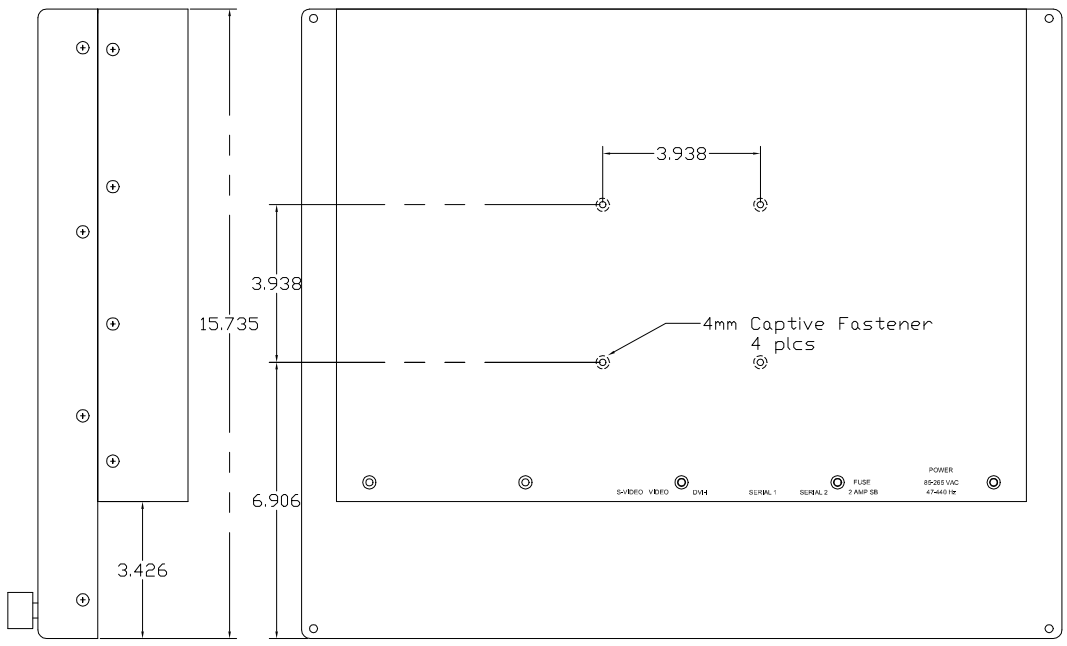

ZONE		LN	REASON	DESCRIPTION	DATE	APPROVED

EDL DISPLAYS INC. 1300 Research Park Dr. Dayton, Ohio 45432			
TITLE LCD 3021/3221 Standard & Rack Mtg			
SIZE	CAGE CODE	DWG NO.	REV
B	OYRL4	Outline Dwg	
SCALE	RELEASE DATE	SHEET	OF
	3/20/06	1	1