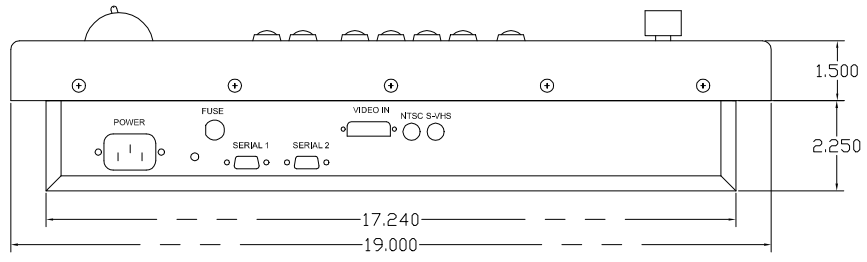

ZONE		LN	REASON	DESCRIPTION	DATE	APPROVED

EDL DISPLAYS INC. 1300 Research Park Dr. Dayton, Ohio 45432			
TITLE LCD 3021/3221 Standard & Rack Mtg			
SIZE	CAGE CODE	DWG NO.	REV
B	OYRL4	Outline Dwg	
SCALE	RELEASE DATE	SHEET	OF
	3/20/06	1	1