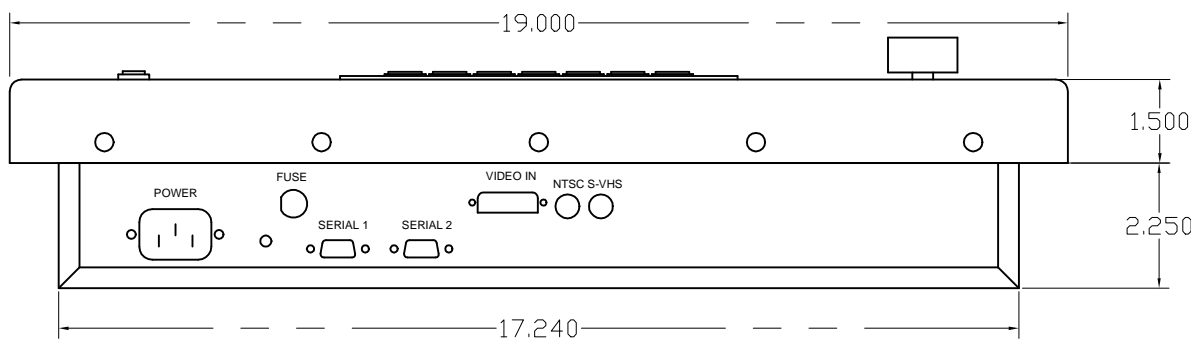

REVISIONS				
ZONE	LTR	DESCRIPTION	DATE	APPROVED

100mm VESA Mtg

EDL DISPLAYS INC. 1300 Research Park Dr. Dayton, Ohio 45432			
TITLE LCD 3020 Standard & Rack Mtg			
SIZE	CAGE CODE	DWG NO.	REV
B	OYRL4	3020 Outline	
SCALE	RELEASE DATE	02/05/03	SHEET 1 OF 1