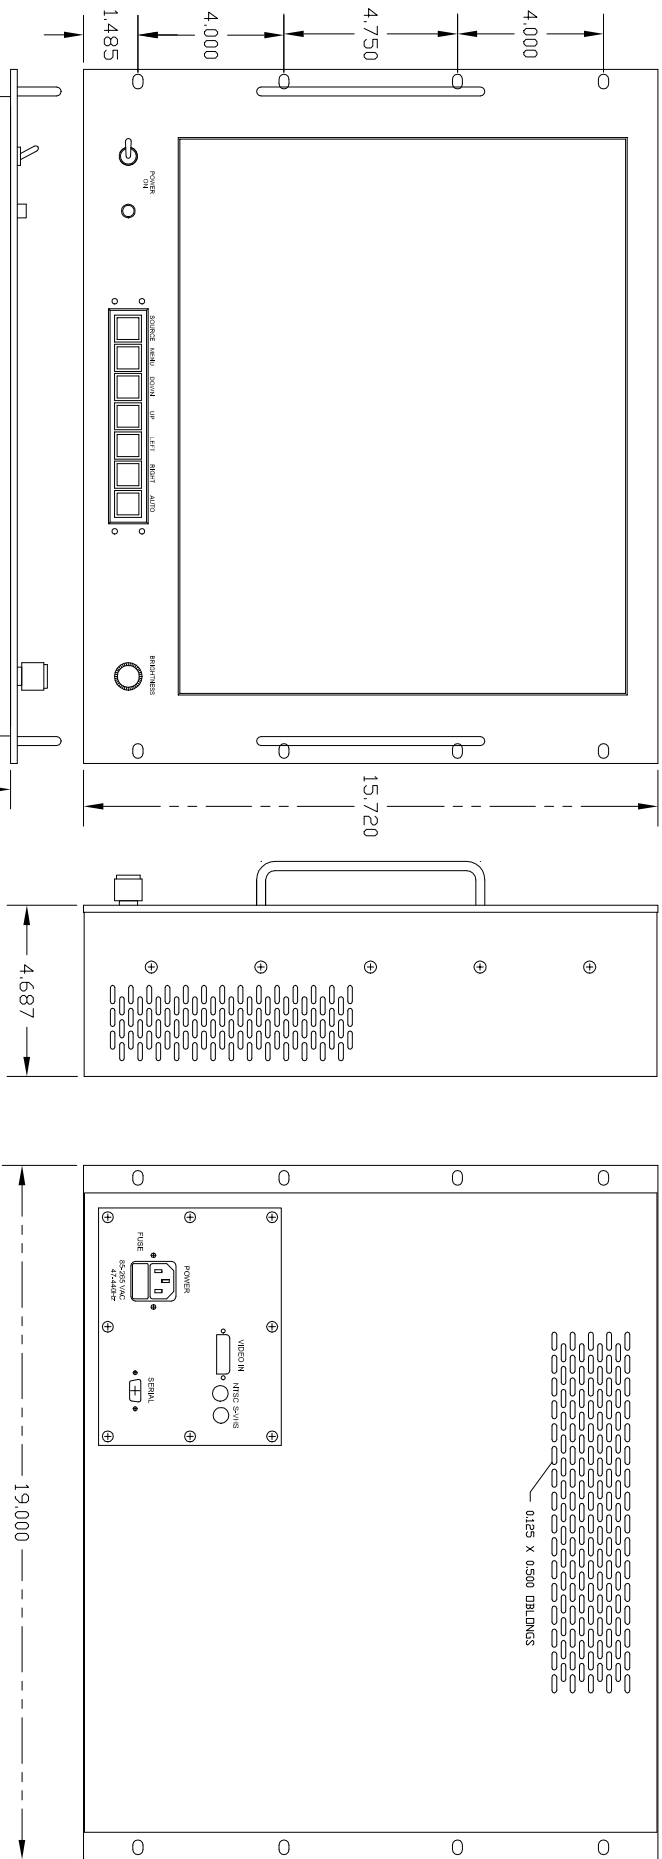

ZONE	LN	DESCRIPTION	DATE	APPROVED

UNLESS OTHERWISE SPECIFIED DIMENSIONS ARE IN INCHES DECIMALS TOLERANCES UNLESS NOTED		CONTRACT NO.	DATE	EDJ Displays Inc. 1300 Research Park Drive Dayton, Ohio 45432 (937) 429-7423	
XX +/- .03	XX +/- .03	McIntire	08/16/02	SIZE	3119 MONITOR
DO NOT SCALE DRAWING		DESIGN	DESIGN	SCALE NO.	0YRL4
MATERIAL		DESIGN ACTIVITY	CUSTOMER	DRW NO.	3119 Outline
FINISH				SCALE	1" = 1"
				SHEET	1 of 1