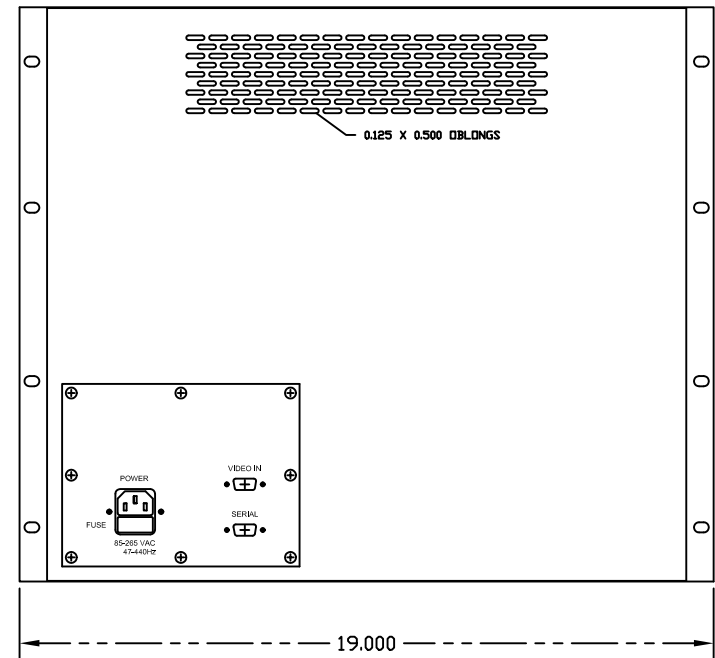

REVISIONS				
ZONE	LTR	DESCRIPTION	DATE	APPROVED

CONTRACT NO.		EDL Displays Inc. 1300 Research Park Drive Dayton, Ohio 45432 (937) 429-7423		
DRAWN McIntire	DATE 09/12/02	TITLE LCD 3118 MONITOR OUTLINE DRAWING		
CHECK		SIZE	CAGE NO. OYRL4	DWG NO. 3118
DESIGN		SCALE	RELEASE DATE	SHEET 1 OF 1
DESIGN ACTIVITY				
CUSTOMER				