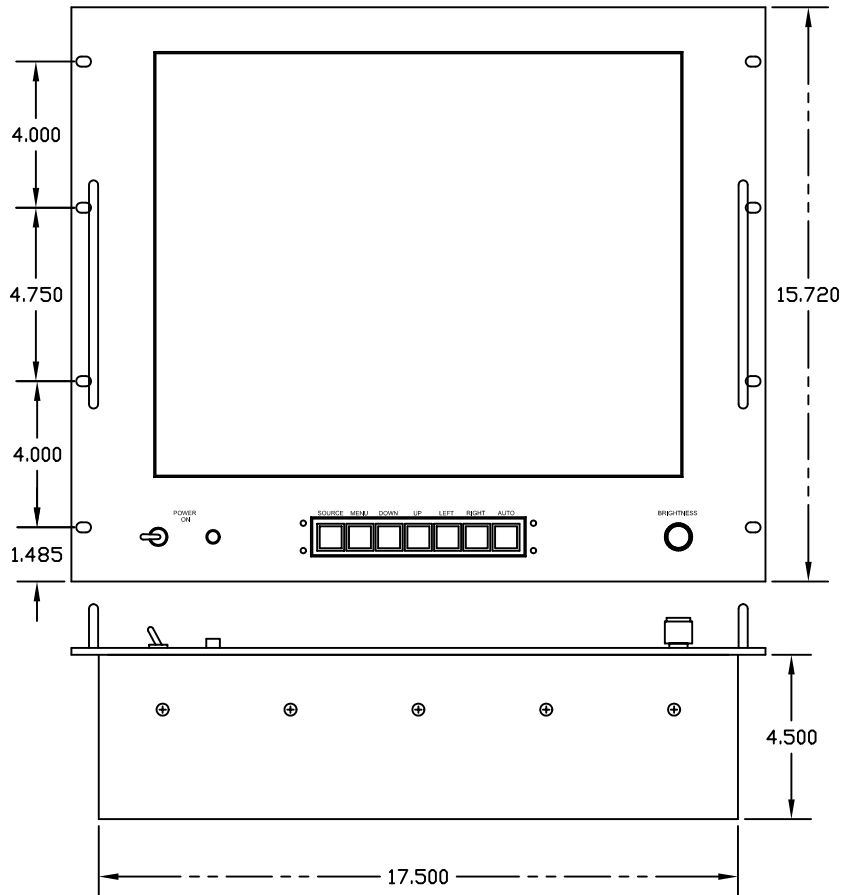

REVISIONS				
ZONE	LTR	DESCRIPTION	DATE	APPROVED

CONTRACT NO.		EDL Displays Inc. 1300 Research Park Drive Dayton, Ohio 45432 (937) 429-7423		
DRAWN McIntire	DATE 09/12/02	TITLE LCD 3118 MONITOR OUTLINE DRAWING		
CHECK		SIZE	CAGE NO. OYRL4	DWG NO. 3118
DESIGN		SCALE	RELEASE DATE	SHEET 1 OF 1
DESIGN ACTIVITY				
CUSTOMER				