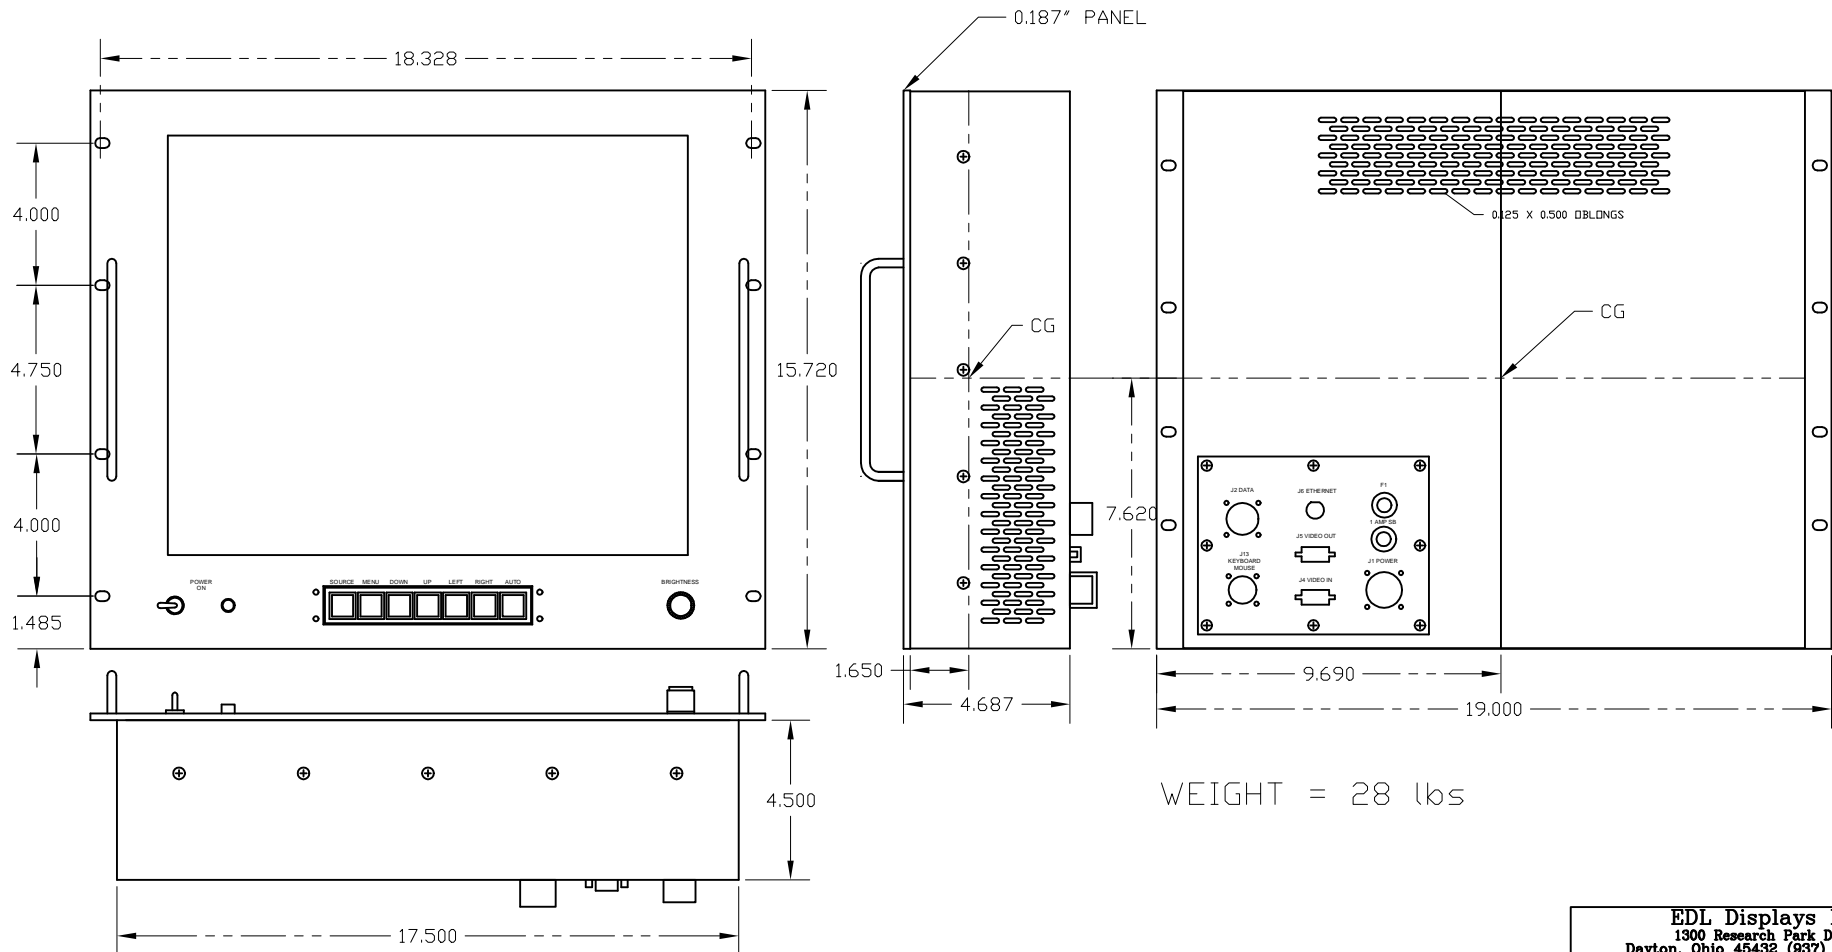

REVISIONS				
ZONE	LTR	DESCRIPTION	DATE	APPROVED

EDL Displays Inc. 1300 Research Park Drive Dayton, Ohio 45432 (937) 429-7423			
TITLE LCD 3118 MONITOR W/X-Terminal			
SIZE	CAGE NO.	DWG NO.	REV.
0YRL4		3118M Outline	
SCALE	RELEASE DATE	SHEET	OF
	02/05/03	1	1