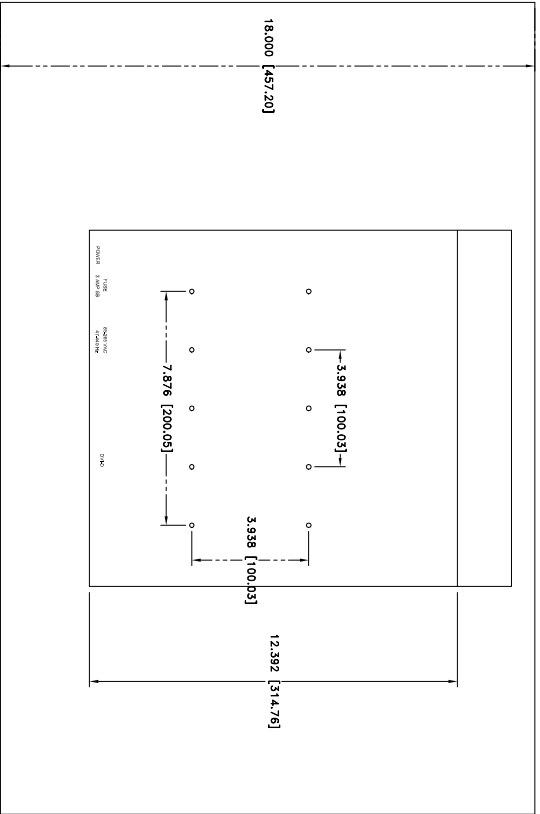

REVISIONS		
DESCRIPTION	DATE	APP
LTR		

EDL DISPLAYS INC.			
1300 Research Park Dr. Dayton, Ohio 45432			
TITLE LCD 3030			
SIZE	CAGE CODE	DATE	REV
B	OYRL4 3030	Outline	
SCALE	RELEASE DATE	SHEET	OF
	5/22/06	1	1