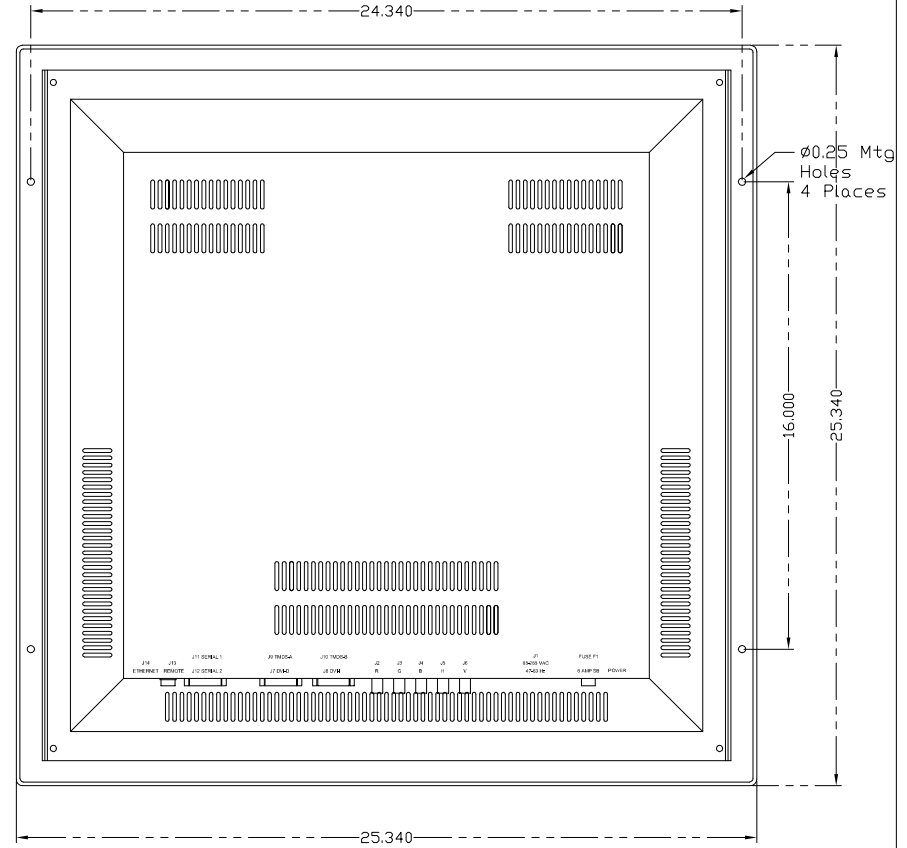

REVISIONS			
LTR	DESCRIPTION	DATE	APP
A	Removed Fans	2/1/06	

EDL DISPLAYS INC. 1300 Research Park Dr. Dayton, Ohio 45432			
TITLE LCD 30281 Panel Mtg 7 Button Controls			
SIZE	CAGE CODE	DWG NO.	REV
B	OYRL4	30281 PM AD	A
SCALE	RELEASE DATE	11/11/05	SHEET 1 OF 1