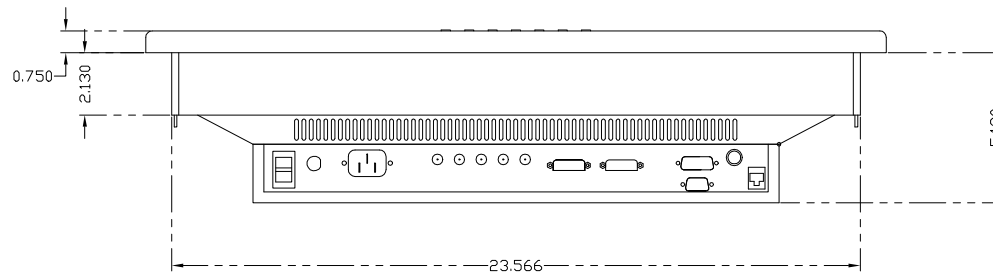

REVISIONS			
LTR	DESCRIPTION	DATE	APP
A	Removed Fans	2/1/06	

EDL DISPLAYS INC. 1300 Research Park Dr. Dayton, Ohio 45432			
TITLE LCD 30281 Panel Mtg 7 Button Controls			
SIZE	CAGE CODE	DWG NO.	REV
B	OYRL4	30281 PM AD	A
SCALE	RELEASE DATE	11/11/05	SHEET 1 OF 1