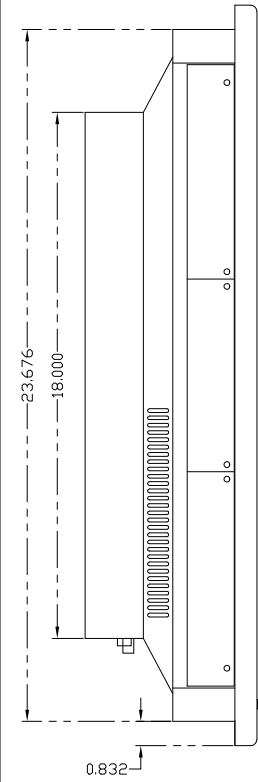

REVISIONS			
LTR	DESCRIPTION	DATE	APP
A	Removed Fans	2/1/06	

EDL DISPLAYS INC. 1300 Research Park Dr. Dayton, Ohio 45432			
TITLE LCD 30281 Panel Mtg 7 Button Controls			
SIZE	CAGE CODE	DWG NO.	REV
B	OYRL4	30281 PM AD	A
SCALE	RELEASE DATE	11/11/05	SHEET 1 OF 1