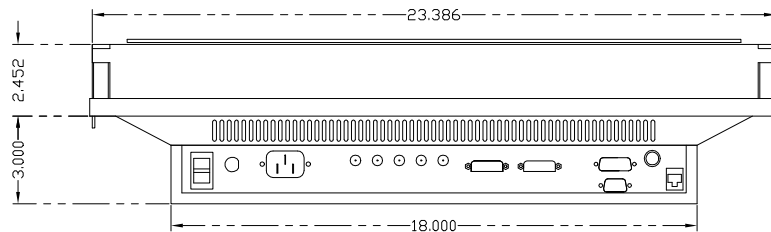

REVISIONS			
LTR	DESCRIPTION	DATE	APP
A	Removed Fans	2/01/06	

EDL DISPLAYS INC. 1300 Research Park Dr. Dayton, Ohio 45432			
TITLE LCD 30281 Chassis Mtg Remote Controls			
SIZE	CAGE CODE	DWG NO.	REV
B	0YRL4	30281 CM AD	A
SCALE	RELEASE DATE	11/10/05	SHEET 1 OF 1