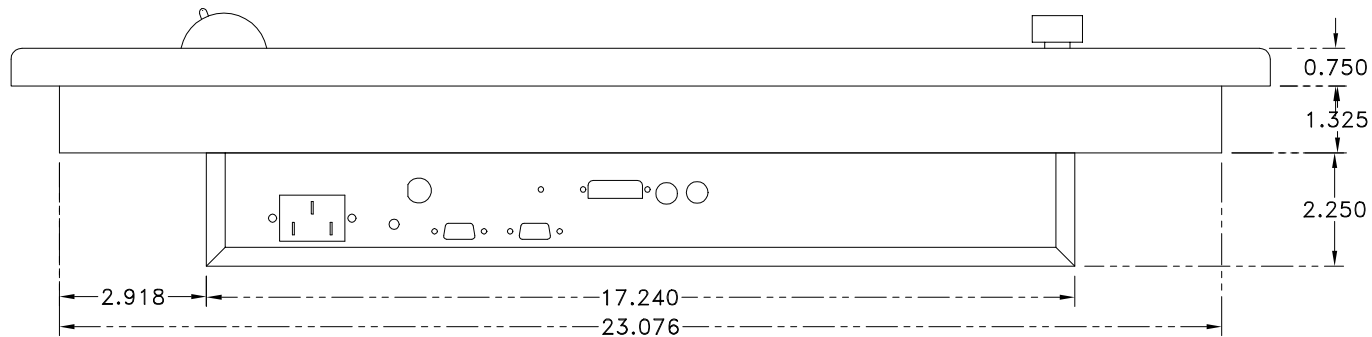

REVISIONS			
LTR	DESCRIPTION	DATE	APP

EDL DISPLAYS INC. 1300 Research Park Dr. Dayton, Ohio 45432			
TITLE LCD 3024 CM Outline Drawing			
SIZE B	CAGE CODE 0YRL4	DWG NO. 3024 CM	REV
SCALE	RELEASE DATE 09/04/03	SHEET 1	OF 1