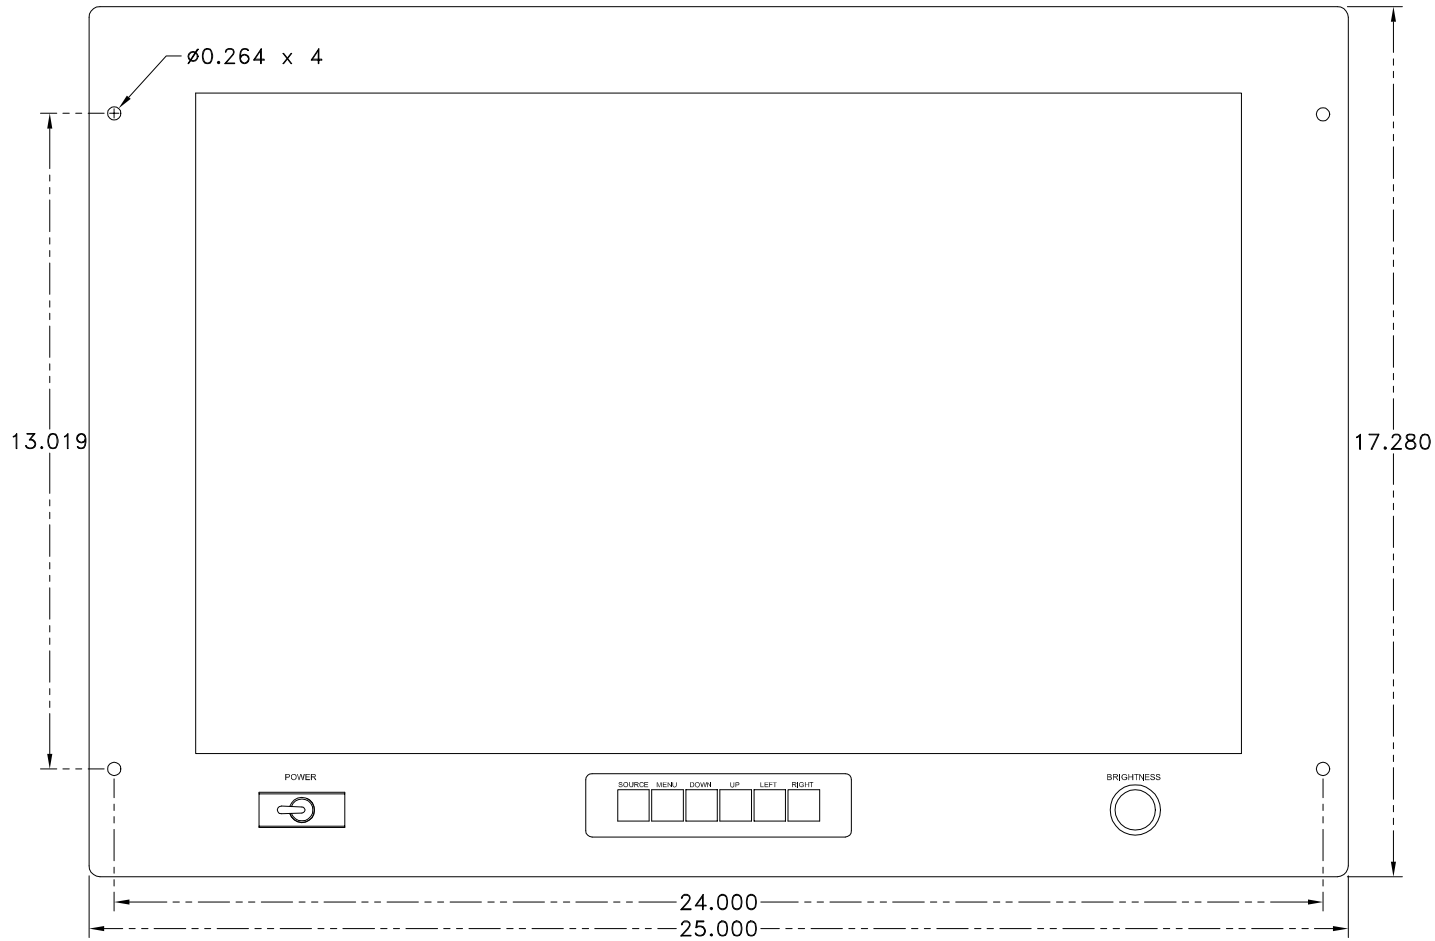

REVISIONS			
LTR	DESCRIPTION	DATE	APP

EDL DISPLAYS INC. 1300 Research Park Dr. Dayton, Ohio 45432			
TITLE LCD 3024 CM Outline Drawing			
SIZE B	CAGE CODE 0YRL4	DWG NO. 3024 CM	REV
SCALE	RELEASE DATE 09/04/03	SHEET 1	OF 1