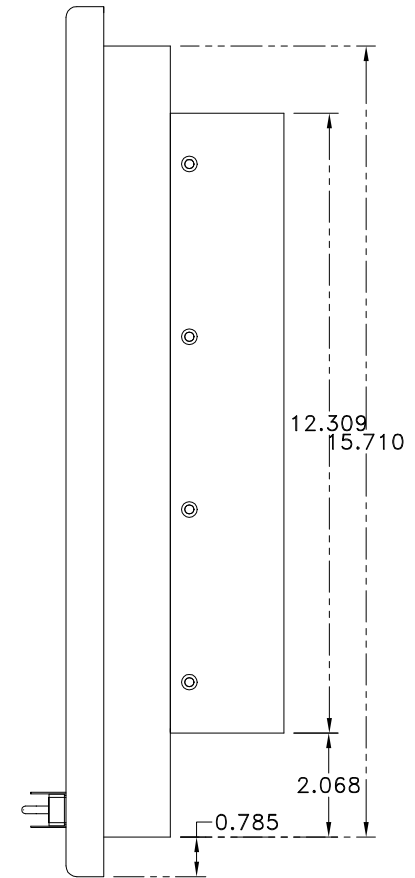

REVISIONS			
LTR	DESCRIPTION	DATE	APP

EDL DISPLAYS INC. 1300 Research Park Dr. Dayton, Ohio 45432			
TITLE LCD 3024 CM Outline Drawing			
SIZE B	CAGE CODE 0YRL4	DWG NO. 3024 CM	REV
SCALE	RELEASE DATE 09/04/03	SHEET 1	OF 1