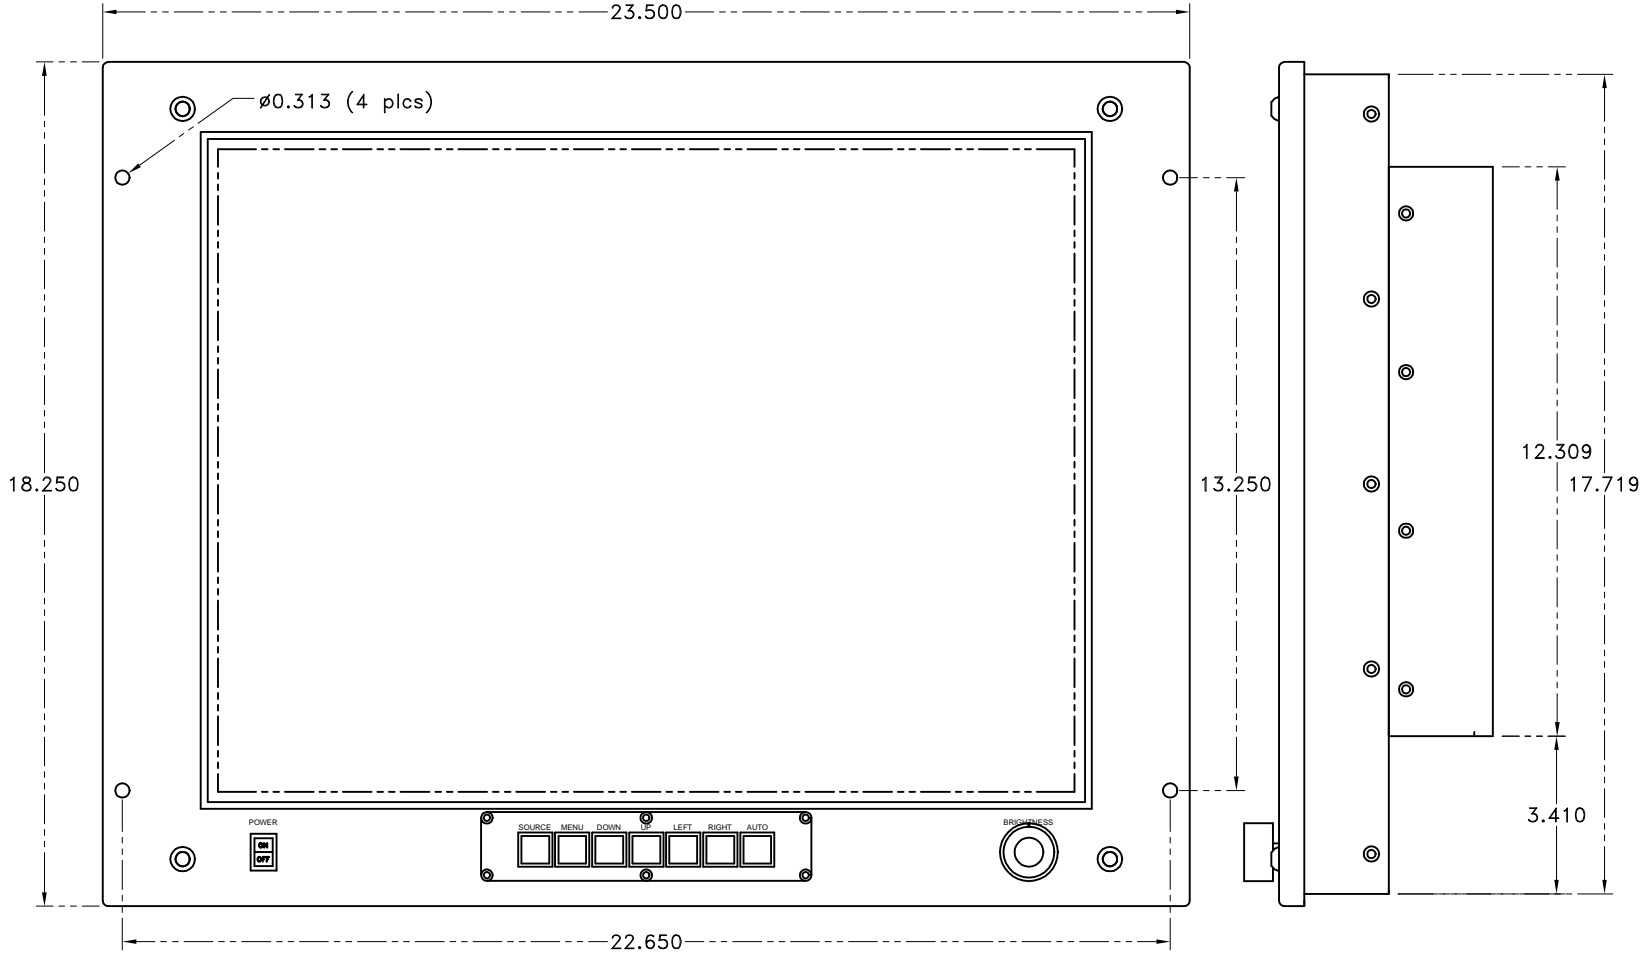

REVISIONS			
LTN	DESCRIPTION	DATE	APP

EDL Displays Inc. 1300 Research Park Drive Dayton, Ohio 45432 (937) 428-7423			
TITLE LCD 3023 w/Opt CM Console Adapter			
SIZE B	DATE 0YRL4	REV. NO. 3023 CM Outline	REV. 1
SCALE		RELEASE DATE 2/05/03	SHEET 1 OF 1