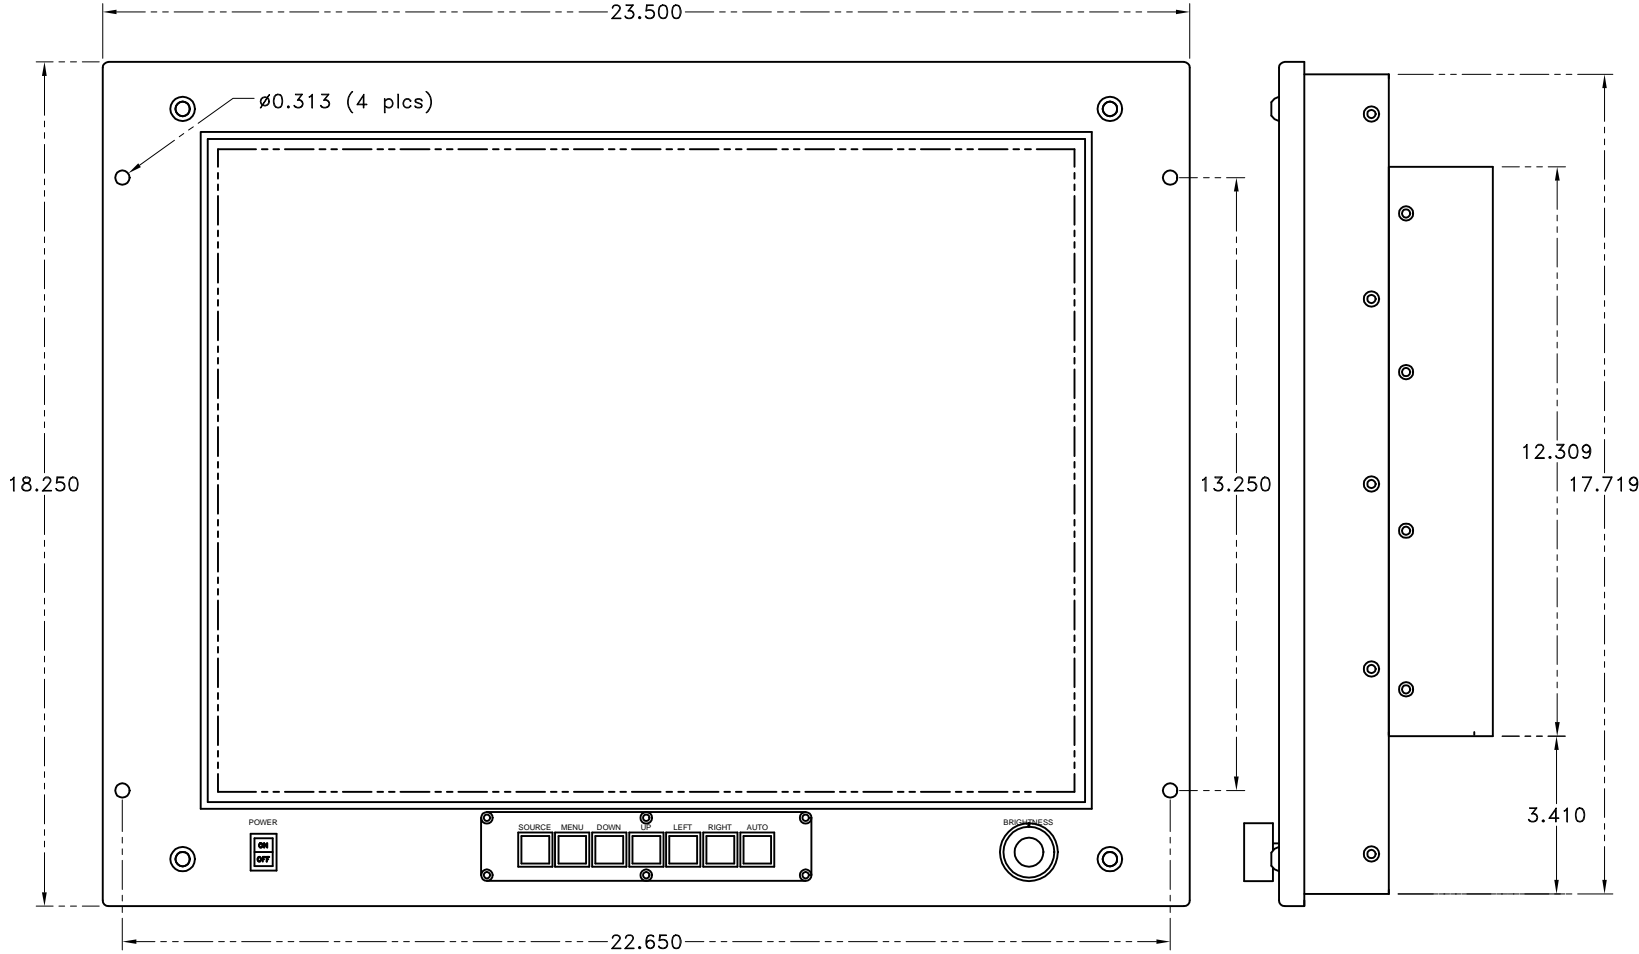

REVISIONS			
LTN	DESCRIPTION	DATE	APP

EDL Displays Inc. 1300 Research Park Drive Dayton, Ohio 45432 (937) 428-7423			
TITLE LCD 3023 w/Opt CM Console Adapter			
SIZE B	DATE 0YRL4	REV. NO. 3023 CM Outline	REV. 1
SCALE		RELEASE DATE 2/05/03	SHEET 1 OF 1