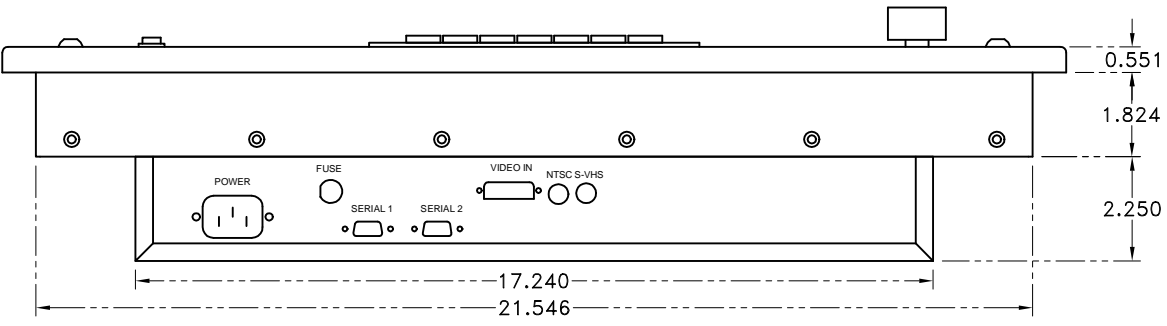

REVISIONS			
LTN	DESCRIPTION	DATE	APP

EDL Displays Inc. 1300 Research Park Drive Dayton, Ohio 45432 (937) 428-7423			
TITLE LCD 3023 w/Opt CM Console Adapter			
SIZE B	DATE 0YRL4	REV. NO. 3023 CM Outline	REV. 1
SCALE		RELEASE DATE 2/05/03	SHEET 1 OF 1