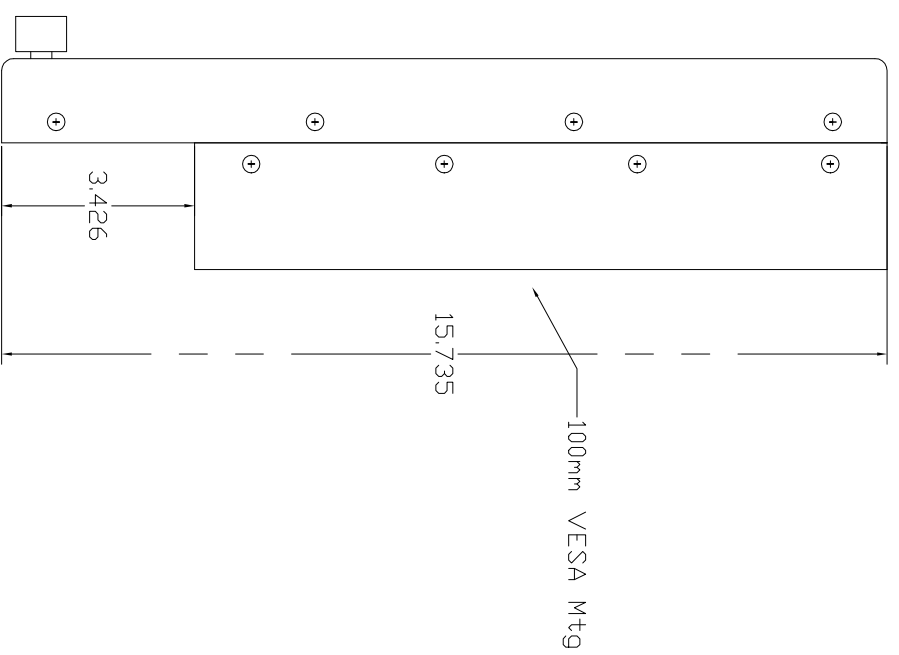

REVISIONS				
ZONE	LN	DESCRIPTION	DATE	APPROVED

EDL DISPLAYS INC.
1300 Research Park Dr. Dayton, Ohio 45432

TITLE
LCD 3021
Standard & Rack Mtg

SIZE
B

CAGE CODE
0YRL4

DWG NO.
3021

REV
Outline

SCALE
4/13/04