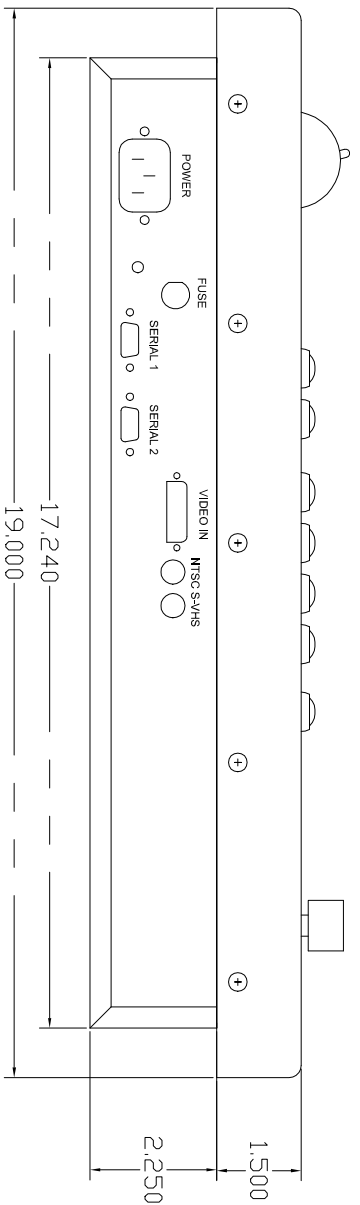

REVISIONS				
ZONE	LN	DESCRIPTION	DATE	APPROVED

EDL DISPLAYS INC.
1300 Research Park Dr. Dayton, Ohio 45432

TITLE
LCD 3021
Standard & Rack Mtg

SIZE
B

CAGE CODE
0YRL4

DWG NO.
3021

REV
Outline

SCALE
4/13/04