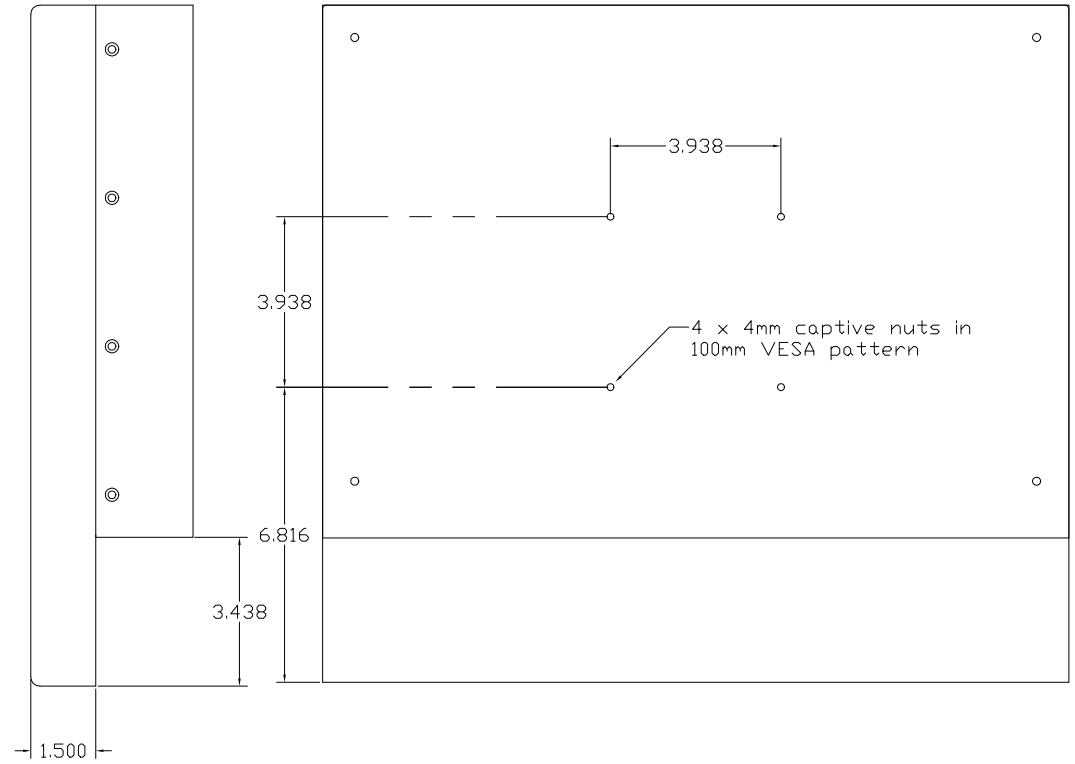

REVISIONS			
DATE	DESCRIPTION	DATE	APPROVED
	Added Rear View	7/02/04	

EDL DISPLAYS INC. 1300 Research Park Dr. Dayton, Ohio 45432			
TITLE LCD 3020 QSX Standard Unit			
SIZE	CAGE CODE	DWG NO.	REV
B	OYRL4	3020QSX Outline	IR
SCALE	RELEASE DATE	SHEET	OF
	11/21/05	1	1