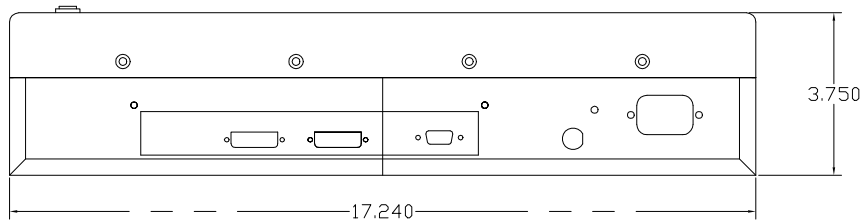

REVISIONS			
DATE	DESCRIPTION	DATE	APPROVED
	Added Rear View	7/02/04	

EDL DISPLAYS INC. 1300 Research Park Dr. Dayton, Ohio 45432			
TITLE LCD 3020 QSX Standard Unit			
SIZE	CAGE CODE	DWG NO.	REV
B	OYRL4	3020QSX Outline	IR
SCALE	RELEASE DATE	SHEET	OF
	11/21/05	1	1