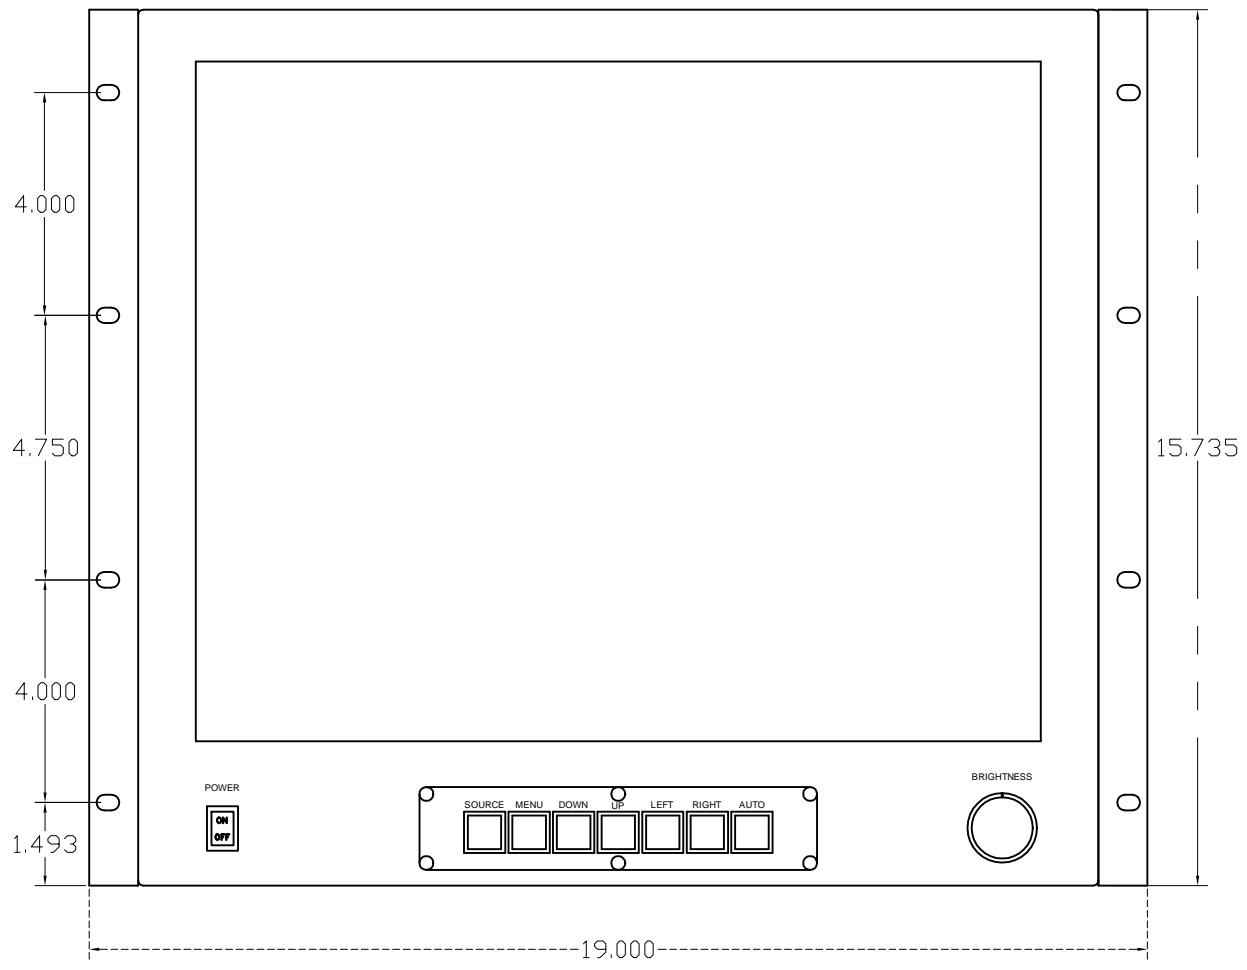

REVISIONS				
ZONE	LTR	DESCRIPTION	DATE	APPROVED

CONTRACT NO.		EDL Displays Inc. 1300 Research Park Drive Dayton, Ohio 45432 (937) 429-7423		
DESIGN	DATE	TITLE		
McIntire	09/12/02	LCD 3019 w/Opt RM Rack Mount Kit		
CHECK				
DESIGN				
DESIGN ACTIVITY	SIZE	CASE NO.	DRAW NO.	REV.
		0YRL4	3019 RM Outline	
CUSTOMER	SCALE	RELEASE DATE	SHEET OF	