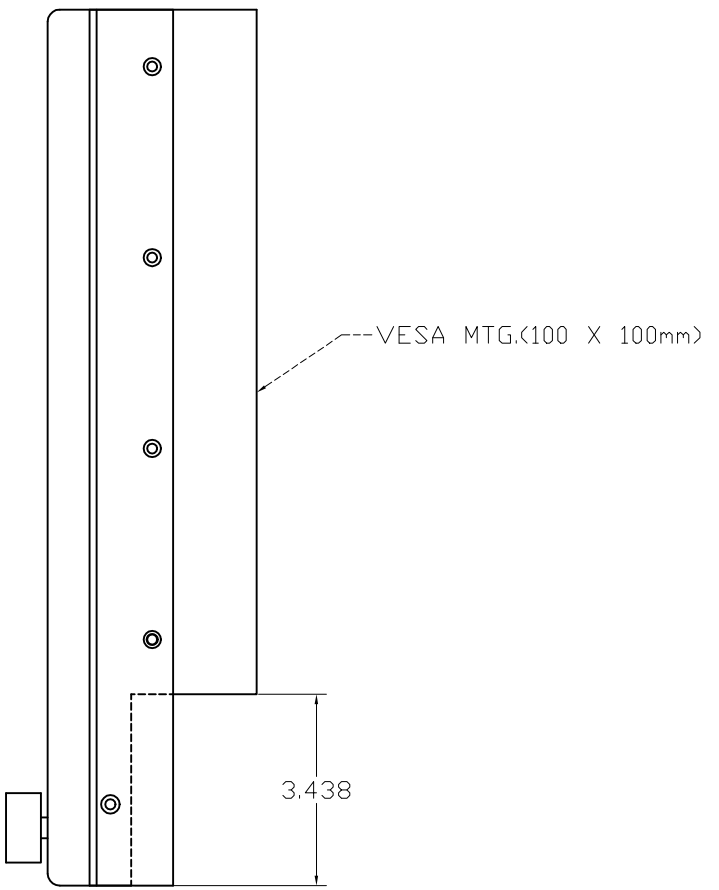

REVISIONS				
ZONE	LTR	DESCRIPTION	DATE	APPROVED

CONTRACT NO.		EDL Displays Inc. 1300 Research Park Drive Dayton, Ohio 45432 (937) 429-7423		
DESIGN	DATE	TITLE		
McIntire	09/12/02	LCD 3019 w/Opt RM Rack Mount Kit		
CHECK				
DESIGN				
DESIGN ACTIVITY	SIZE	CASE NO.	DRAW NO.	REV.
		0YRL4	3019 RM Outline	
CUSTOMER	SCALE	RELEASE DATE	SHEET OF	