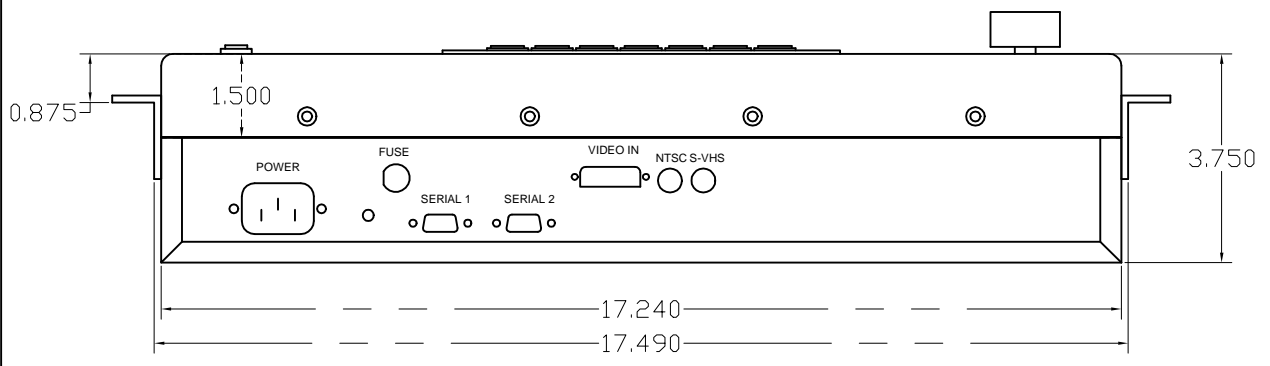

REVISIONS				
ZONE	LTR	DESCRIPTION	DATE	APPROVED

CONTRACT NO.		EDL Displays Inc. 1300 Research Park Drive Dayton, Ohio 45432 (937) 429-7423		
DESIGN	DATE	TITLE		
McIntire	09/12/02	LCD 3019 w/Opt RM Rack Mount Kit		
CHECK				
DESIGN				
DESIGN ACTIVITY	SIZE	CASE NO.	DRAW NO.	REV.
		0YRL4	3019 RM Outline	
CUSTOMER	SCALE	RELEASE DATE	SHEET OF	