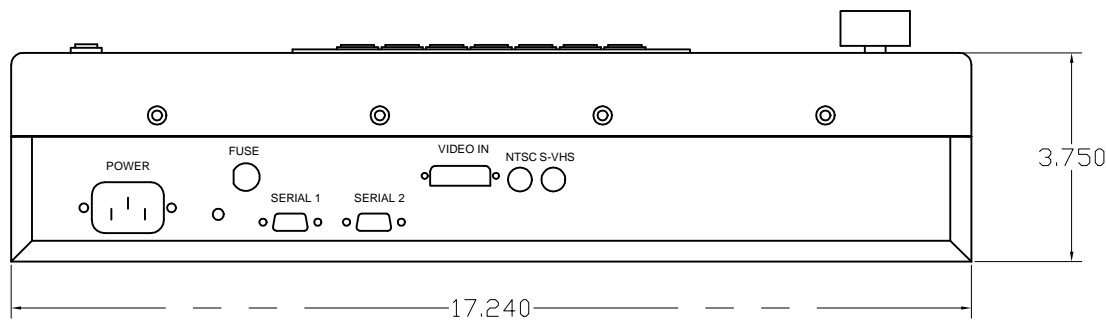

REVISIONS				
ZONE	LTR	DESCRIPTION	DATE	APPROVED

EDL DISPLAYS INC. 1300 Research Park Dr. Dayton, Ohio 45432			
TITLE LCD 3018 Standard Unit			
SIZE B	CAGE CODE 0YRL4	DWG NO. 3018 Outline	REV IR
SCALE	RELEASE DATE 02/05/03	SHEET 1	OF 1