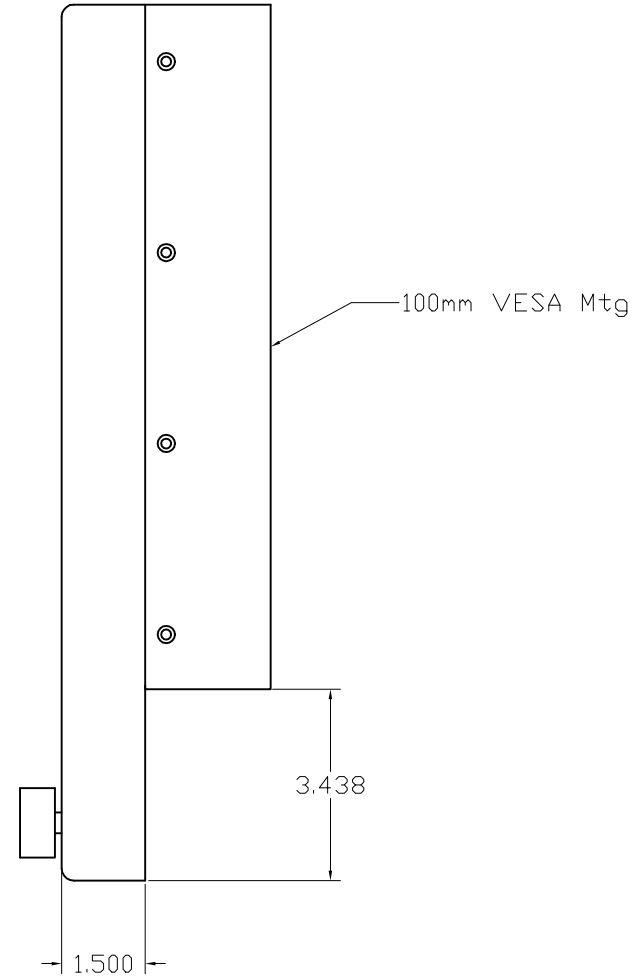

REVISIONS				
ZONE	LTR	DESCRIPTION	DATE	APPROVED

EDL DISPLAYS INC. 1300 Research Park Dr. Dayton, Ohio 45432			
TITLE LCD 3018 Standard Unit			
SIZE B	CAGE CODE 0YRL4	DWG NO. 3018 Outline	REV IR
SCALE	RELEASE DATE 02/05/03	SHEET 1	OF 1