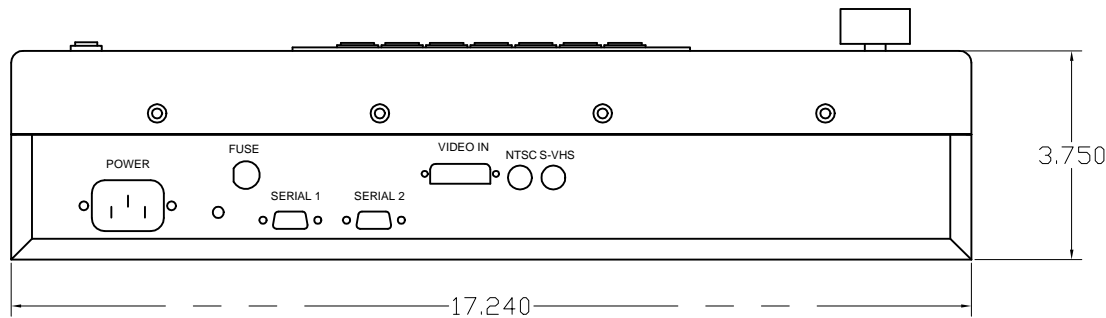

REVISIONS				
ZONE	LTR	DESCRIPTION	DATE	APPROVED

EDL DISPLAYS INC. 1300 Research Park Dr. Dayton, Ohio 45432			
TITLE LCD 3018 Standard Unit			
SIZE B	CAGE CODE 0YRL4	DWG NO. 3018 Outline	REV IR
SCALE	RELEASE DATE 02/05/03	SHEET 1	OF 1