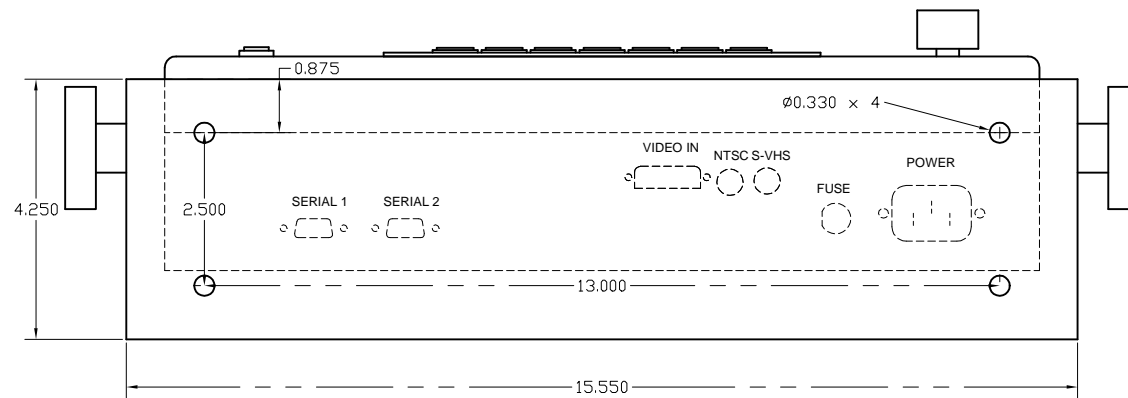

REVISIONS				
ZONE	LTR	DESCRIPTION	DATE	APPROVED

<b>EDL DISPLAYS INC.</b>			
1300 Research Park Dr. Dayton, Ohio 45432			
TITLE <b>LCD 3015 w/Opt. SY Standard Yoke Kit</b>			
SIZE	CAGE CODE	DWG NO.	REV
<b>B</b>	<b>OYRL4</b>	<b>3015 SY Outline</b>	<b>IR</b>
SCALE	RELEASE DATE	SHEET	OF
	<b>12/12/02</b>	<b>1</b>	<b>1</b>