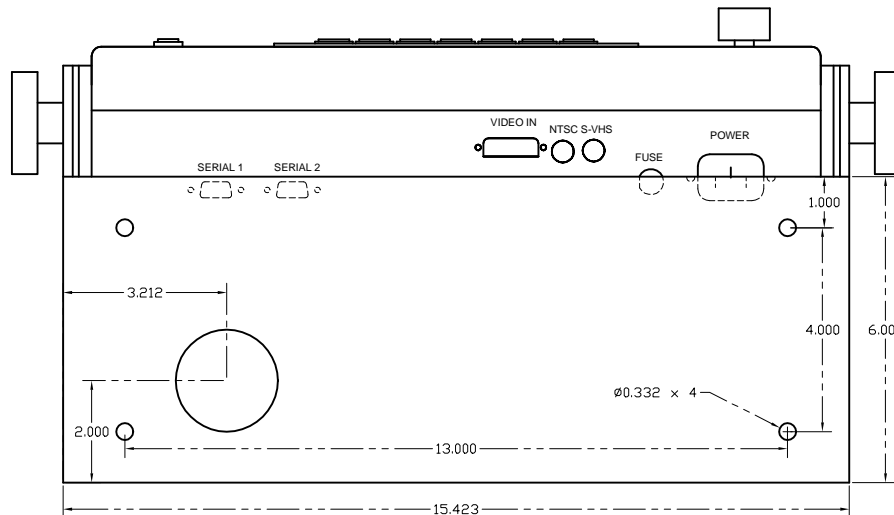

REVISIONS				
ZONE	LTR	DESCRIPTION	DATE	APPROVED

EDL DISPLAYS INC.			
1300 Research Park Dr. Dayton, Ohio 45432			
TITLE LCD 3015 w/Opt. FY Forward Yoke Kit			
SIZE	CAGE CODE	DWG NO.	REV
B	OYRL4	3015 FY Outline	IR
SCALE	RELEASE DATE	SHEET	OF
	12/12/2002	1	1