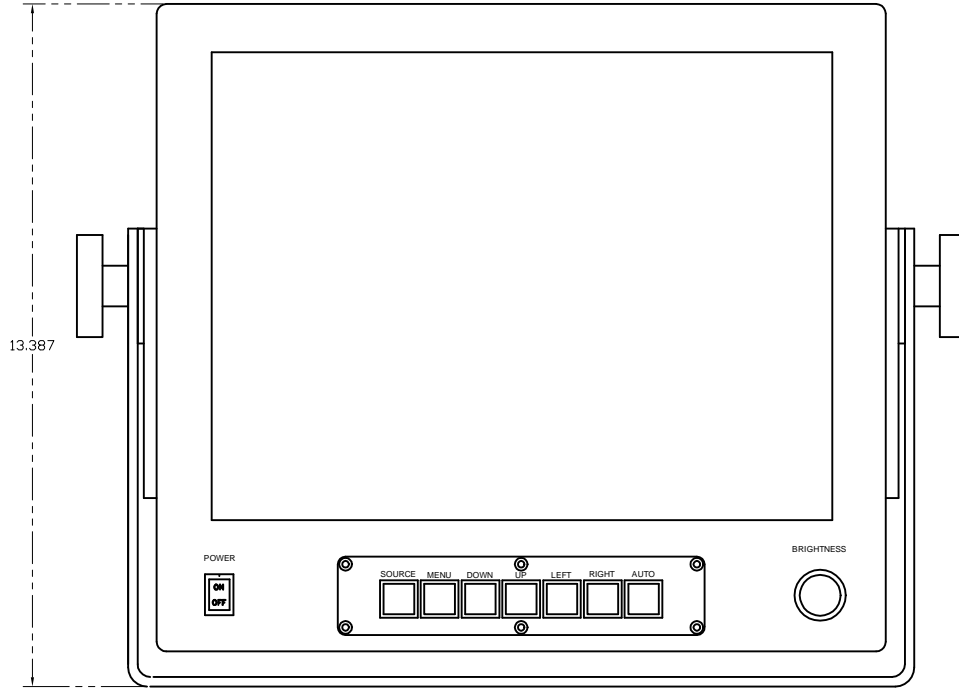

REVISIONS				
ZONE	LTR	DESCRIPTION	DATE	APPROVED

EDL DISPLAYS INC.			
1300 Research Park Dr. Dayton, Ohio 45432			
TITLE LCD 3015 w/Opt. FY Forward Yoke Kit			
SIZE	CAGE CODE	DWG NO.	REV
B	OYRL4	3015 FY Outline	IR
SCALE	RELEASE DATE	SHEET	OF
	12/12/2002	1	1